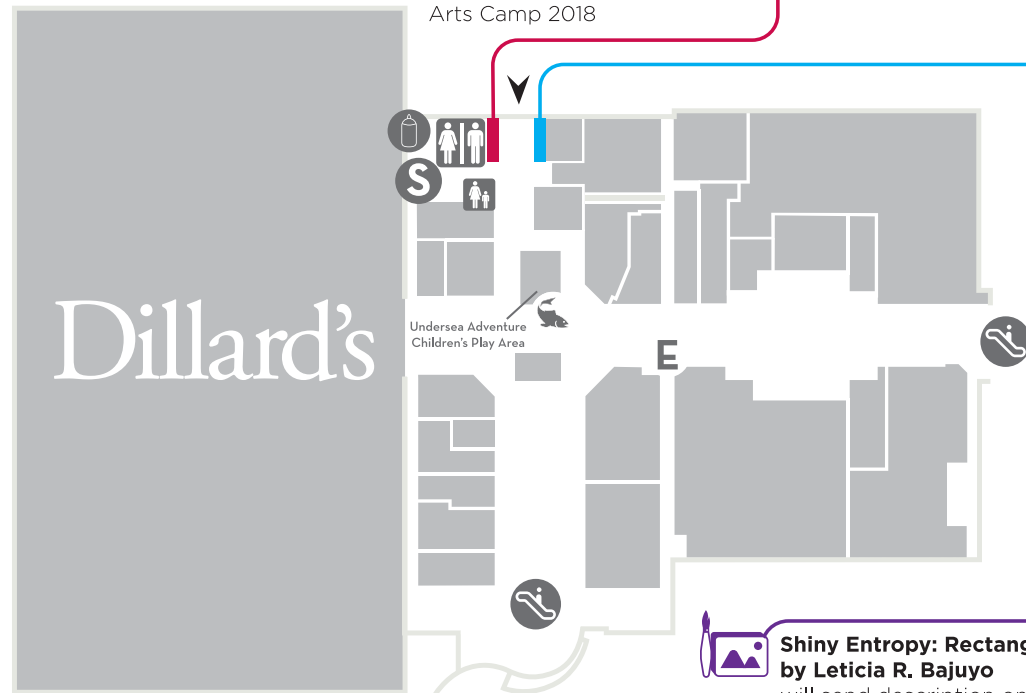

UPPER LEVEL

Greetings by La Palmera
Design by Monica Marie Garcia and Mayra Zamora, assisted by Lori Edwards, for K Space Contemporary Summer Mural Arts Camp 2018

Be...
Design by Monica Marie Garcia and Mayra Zamora, assisted by Lori Edwards, for K Space Contemporary Summer Mural Arts Camp 2018

Shiny Entropy: Rectangles by Leticia R. Bajuyo
will send description once I have it.

K Space Contemporary @ La Palmera

K Space Contemporary and La Palmera have partnered to bring the arts to the Southside of Corpus Christi. K Space Contemporary is located in Downtown Corpus Christi and is a 501(c)3, non-profit organization dedicated to presenting and promoting contemporary art.

The Art of Shopping

MAIN LEVEL

Sunstroke by Payton Koranek & Lars Roeder
Inspired by travels through the American Southwest, Sunstroke combines works of ceramics and relief printmaking to create an enveloping installation and impart a sense of light and space reminiscent of the desert region. Saguaro cacti, the dominant subject matter, are both a symbol of the region's cultural identity and the foundation of the desert ecosystem. They are used in this instance to depict the relationship between their global influence as a cultural icon and the reality of their crucial role in a fragile environment.

Sentry by Greg Reuter
Carving of a bird inspired by a Tern. This bird stands watch over the submerged pipeline.

French Doors by Jennifer Arnold
68 x 30". 2009. Canvas Peel

Shiny Entropy: Vortex by Leticia R. Bajuyo
will send description once I have it.