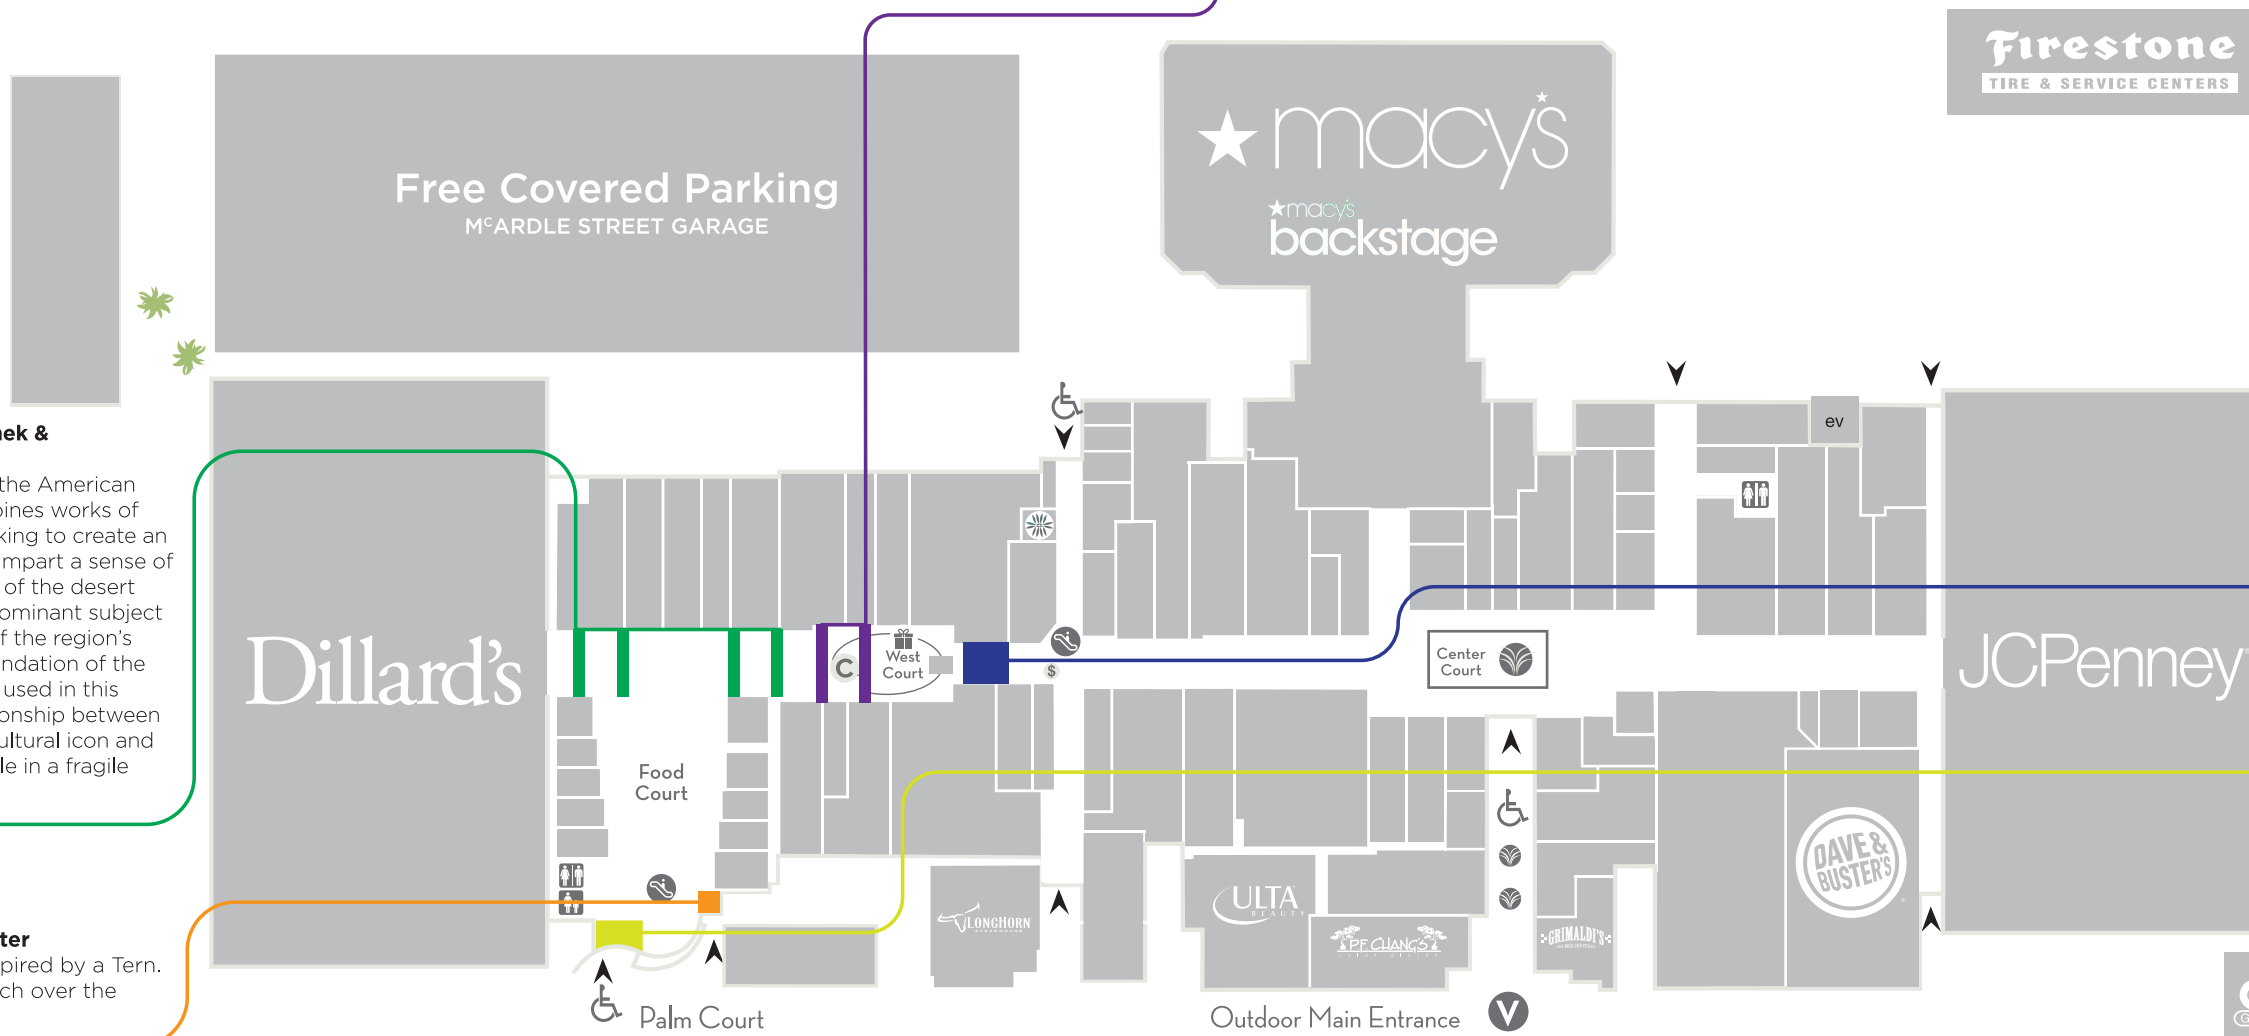

UPPER LEVEL

Greetings by La Palmera
Design by Monica Marie Garcia and Mayra Zamora, assisted by Lori Edwards, for K Space Contemporary Summer Mural Arts Camp 2018

Be...
Design by Monica Marie Garcia and Mayra Zamora, assisted by Lori Edwards, for K Space Contemporary Summer Mural Arts Camp 2018

Shiny Entropy: Rectangles by Leticia R. Bajuyo
will send description once I have it.

K Space Contemporary @ La Palmera

K Space Contemporary and La Palmera have partnered to bring the arts to the Southside of Corpus Christi. K Space Contemporary is located in Downtown Corpus Christi and is a 501(c)3, non-profit organization dedicated to presenting and promoting contemporary art.

The Art of Shopping

MAIN LEVEL

Sunstroke by Payton Koranek & Lars Roeder
Inspired by travels through the American Southwest, Sunstroke combines works of ceramics and relief printmaking to create an enveloping installation and impart a sense of light and space reminiscent of the desert region. Saguaro cacti, the dominant subject matter, are both a symbol of the region's cultural identity and the foundation of the desert ecosystem. They are used in this instance to depict the relationship between their global influence as a cultural icon and the reality of their crucial role in a fragile environment.

Sentry by Greg Reuter
Carving of a bird inspired by a Tern. This bird stands watch over the submerged pipeline.

French Doors by Jennifer Arnold
68 x 30". 2009. Canvas Peel

Shiny Entropy: Vortex by Leticia R. Bajuyo
will send description once I have it.